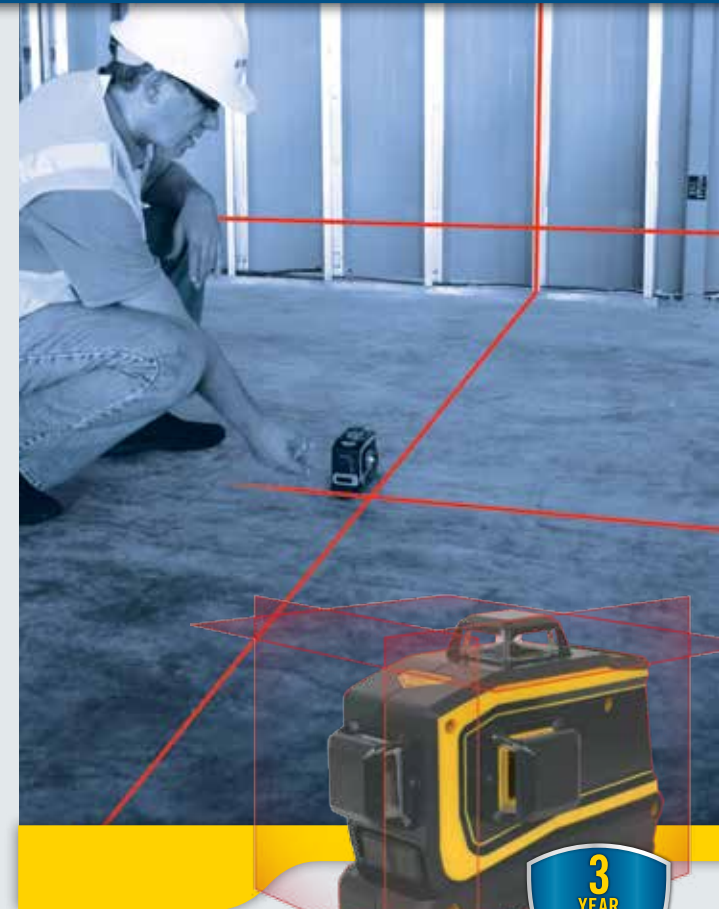

LT56 Laser Tool

Included Accessory

HR220 Optional

LT56 Package

LT56-2 Package with HR220 Receiver

Specifications

Laser Power	Less than 1mw
Class/Wavelength	Class 2 / 635nm
Batteries	Lithium-ion, 7200 mAh, 3.7 V
Battery Life	1 beam - 45 hours 2 beam - 35 hours 3 beam - 25 hours
Charge Time	12 hours (30 minute quick charge will provide 2 hours operation with 2 beams)
Battery Warranty	2 years
Charger	Input: 100-240V AC 190 mA Output: 5V DC 800mA
Out of Level Indication	Flashing beam - triple flash every 10 seconds
Self Leveling Range	4° ±1° all direction
Dust and Water Resistance	IP54
Operating Temperature	-10° to 45° (14 °F to 113 °F)
Storage Temperature	-20° to 60° (-4 °F to 140 °F)
Size (L x W x H)	152 x 116 x 84 mm (4.6 x 6.0 x 3.3 in)
Weight	0.67 kg (1.48 lb)

Rugged Universal Laser Layout Tool

LT56 Laser Tool

Rugged Universal Laser Layout Tool

The LT56 provides three 360 degree planes of laser light. A horizontal plane and 2 vertical planes 90 degrees apart provide all the reference required for interior layout.

- Bright crisp laser lines - extends the working range and are easy to see
- Lithium-Ion batteries provide 25 hour operating time - huge savings on battery cost compared to alkaline models and are ecological friendly
- Rugged and durable - 3 foot (1m) drop specification means the LT56 can keep working even after minor accidents
- Versatile mounting accessory - includes ceiling track, magnetic and tripod mounts with rotation and fine vertical adjustment
- The HR220 Line Receiver can be added for short range exterior layout and elevation control