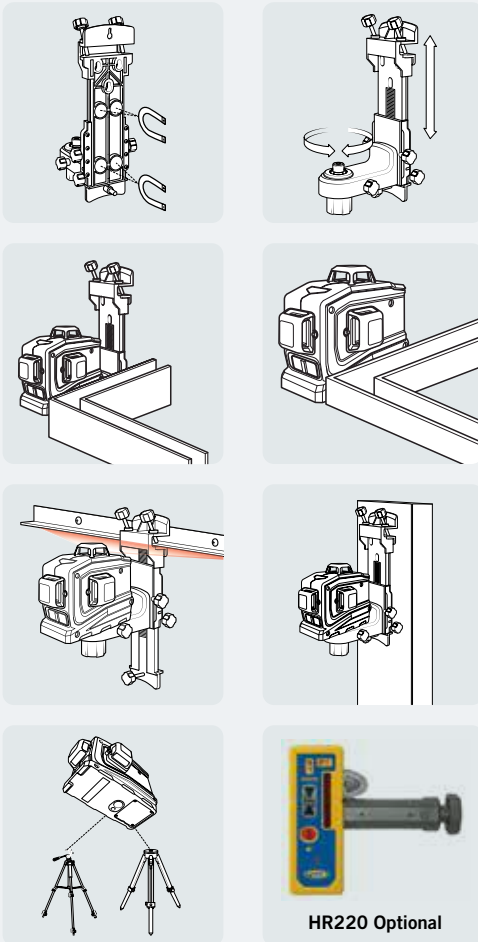

LT56 Laser Tool

Included Accessory

HR220 Optional

LT56 Package

LT56-2 Package with HR220 Receiver

Specifications

Laser Power	Less than 1mw
Class/Wavelength	Class 2 / 635nm
Batteries	Lithium-ion, 7200 mAh, 3.7 V
Battery Life	1 beam - 45 hours 2 beam - 35 hours 3 beam - 25 hours
Charge Time	12 hours (30 minute quick charge will provide 2 hours operation with 2 beams)
Battery Warranty	2 years
Charger	Input: 100-240V AC 190 mA Output: 5V DC 800mA
Out of Level Indication	Flashing beam - triple flash every 10 seconds
Self Leveling Range	4° ±1° all direction
Dust and Water Resistance	IP54
Operating Temperature	-10° to 45° (14 °F to 113 °F)
Storage Temperature	-20° to 60° (-4 °F to 140 °F)
Size (L x W x H)	152 x 116 x 84 mm (4.6 x 6.0 x 3.3 in)
Weight	0.67 kg (1.48 lb)

Rugged Universal Laser Layout Tool

LT56 Laser Tool

Rugged Universal Laser Layout Tool

The LT56 provides three 360 degree planes of laser light. A horizontal plane and 2 vertical planes 90 degrees apart provide all the reference required for interior layout.

- Bright crisp laser lines - extends the working range and are easy to see
- Lithium-Ion batteries provide 25 hour operating time - huge savings on battery cost compared to alkaline models and are ecological friendly
- Rugged and durable - 3 foot (1m) drop specification means the LT56 can keep working even after minor accidents
- Versatile mounting accessory - includes ceiling track, magnetic and tripod mounts with rotation and fine vertical adjustment
- The HR220 Line Receiver can be added for short range exterior layout and elevation control