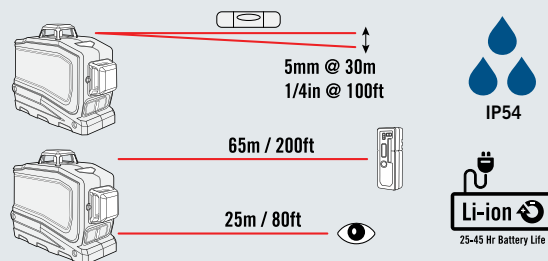

LT56 Laser Tool

Included Accessory

HR220 Optional

LT56 Package

LT56-2 Package with HR220 Receiver

Specifications

Laser Power	Less than 1mw
Class/Wavelength	Class 2 / 635nm
Batteries	Lithium-ion, 7200 mAh, 3.7 V
Battery Life	1 beam - 45 hours 2 beam - 35 hours 3 beam - 25 hours
Charge Time	12 hours (30 minute quick charge will provide 2 hours operation with 2 beams)
Battery Warranty	2 years
Charger	Input: 100-240V AC 190 mA Output: 5V DC 800mA
Out of Level Indication	Flashing beam - triple flash every 10 seconds
Self Leveling Range	4° ±1° all direction
Dust and Water Resistance	IP54
Operating Temperature	-10° to 45° (14 °F to 113 °F)
Storage Temperature	-20° to 60° (-4 °F to 140 °F)
Size (L x W x H)	152 x 116 x 84 mm (4.6 x 6.0 x 3.3 in)
Weight	0.67 kg (1.48 lb)

Rugged Universal Laser Layout Tool

LT56 Laser Tool

Rugged Universal Laser Layout Tool

The LT56 provides three 360 degree planes of laser light. A horizontal plane and 2 vertical planes 90 degrees apart provide all the reference required for interior layout.

- Bright crisp laser lines - extends the working range and are easy to see
- Lithium-Ion batteries provide 25 hour operating time - huge savings on battery cost compared to alkaline models and are ecological friendly
- Rugged and durable - 3 foot (1m) drop specification means the LT56 can keep working even after minor accidents
- Versatile mounting accessory - includes ceiling track, magnetic and tripod mounts with rotation and fine vertical adjustment
- The HR220 Line Receiver can be added for short range exterior layout and elevation control