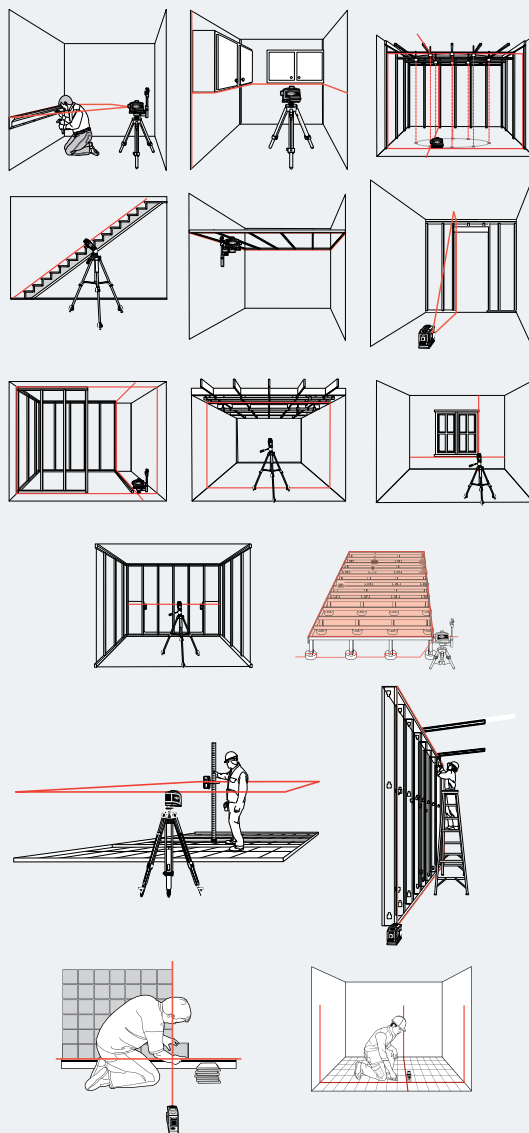

Applications